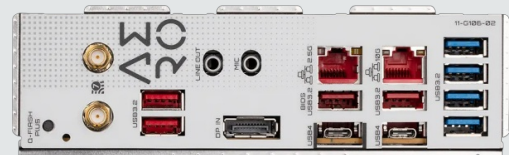

MOTHERBOARD IO PORTS

To discuss your requirements or get a bespoke solution for your rack mountable PC needs, please **contact us today**.

+49 (0)6187 290150
sales@g2digital.de