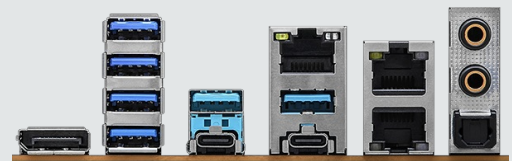

MOTHERBOARD IO PORTS