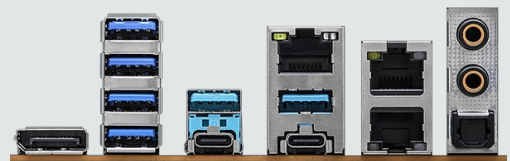

MOTHERBOARD IO PORTS