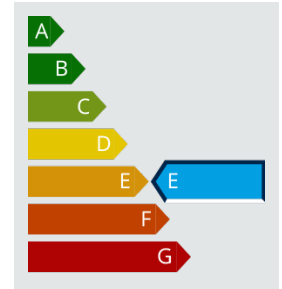

EFFICIENCY

PRODUCT DETAILS

SYSTEM SPECIFICATIONS

CPU:	AMD Ryzen 7 1800X 3.6GHz 8C/16T*
RAM:	8GB Crucial DDR4 2666MHz DIMM 1.2V *
HDD:	250GB 2.5" SATAIII Crucial MX500 SSD *
RAID:	RAID 0, 1, 10
DVD:	Not quoted options available
GFX Output:	AMD with DVI-D HDMI Output(s)
GFX Card:	Palit GT710 with VGA, DVI-D, HDMI*
LAN:	Realtek GbE LAN
WLAN:	Not Quoted - Internal Wi-Fi & BT Option
USB Ports Rear:	2x USB 2.0 4x USB 3.1
Serial Ports:	1 Optional Ports Available
Expansion Slot 1:	Used by Graphics Card
Expansion Slot 2:	PCIe x16 (Full Height) 3"(x4 Mode, Gen 3.0)
PSU:	600W 100-240VAC 60-50Hz 80PLUS
Lead Time:	5 Working Days
Audio Ports:	3.5mm Ports (Stereo Out, Mic In, Line In)
Warranty:	Upgradeable

CASE INFORMATION

Front USB:	2x USB3.0
Hot Swap HDD Bay:	Up to 8x 2.5" or 4x NVMe/U.2
PCIe Slots:	Up to 3x PCIe x16
Power Supply:	Single/Redundant <1.2KW 110-230VAC
Weight:	11 KG
Size:	436x378x88.8mm

To discuss your requirements or get a bespoke solution for your rack mountable PC needs, please **contact us today**.

+49 (0)6187 290150
sales@g2digital.de