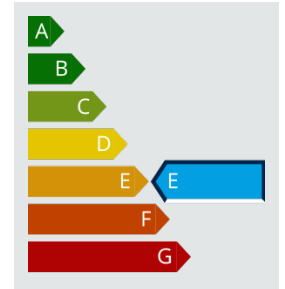

EFFICIENCY

PRODUCT DETAILS

SYSTEM SPECIFICATIONS

CPU:	AMD Ryzen 7 1800X 3.6GHz 8C/16T*
RAM:	8GB Crucial DDR4 2666MHz DIMM 1.2V *
HDD:	250GB 2.5" SATAIII Crucial MX500 SSD *
RAID:	RAID 0, 1, 10
DVD:	Not quoted options available
GFX Output:	AMD with DVI-D HDMI Output(s)
GFX Card:	Palit GT710 with VGA, DVI-D, HDMI*
LAN:	Realtek GbE LAN
WLAN:	Not Quoted - Internal Wi-Fi & BT Option
USB Ports Rear:	2x USB 2.0 4x USB 3.1
Serial Ports:	1 Optional Ports Available
Expansion Slot 1:	Used by Graphics Card
Expansion Slot 2:	PCIe x16 (Full Height) 3"(x4 Mode, Gen 3.0)
PSU:	600W 100-240VAC 60-50Hz 80PLUS
Lead Time:	5 Working Days
Audio Ports:	3.5mm Ports (Stereo Out, Mic In, Line In)
Warranty:	Upgradeable

CASE INFORMATION

Front USB:	2x USB3.0
Hot Swap HDD Bay:	Up to 8x 2.5" or 4x NVMe/U.2
PCIe Slots:	Up to 3x PCIe x16
Power Supply:	Single/Redundant <1.2KW 110-230VAC
Weight:	11 KG
Size:	436x378x88.8mm

To discuss your requirements or get a bespoke solution for your rack mountable PC needs, please **contact us today**.

+49 (0)6187 290150
sales@g2digital.de