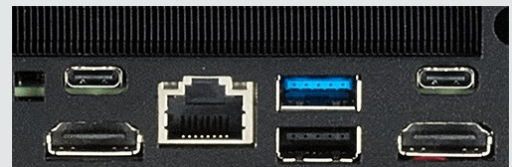

MOTHERBOARD IO PORTS

To discuss your requirements or get a bespoke solution for your rack mountable PC needs, please **contact us today**.

+49 (0)6187 290150
sales@g2digital.de