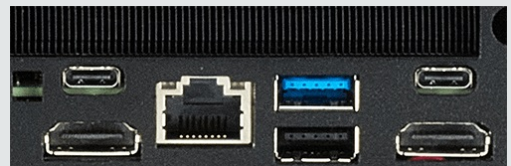

MOTHERBOARD IO PORTS

To discuss your requirements or get a bespoke solution for your rack mountable PC needs, please **contact us today**.

+49 (0)6187 290150
sales@g2digital.de