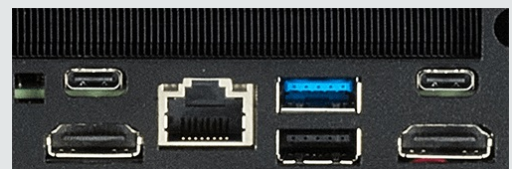

MOTHERBOARD IO PORTS

To discuss your requirements or get a bespoke solution for your rack mountable PC needs, please **contact us today**.

+49 (0)6187 290150
sales@g2digital.de