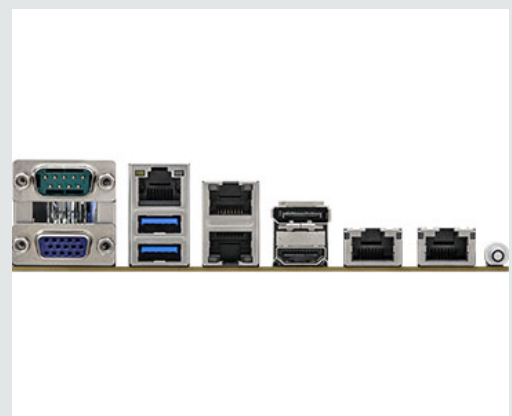

MOTHERBOARD IO PORTS

To discuss your requirements or get a bespoke solution for your rack mountable PC needs, please **contact us today**.

+49 (0)6187 290150
sales@g2digital.de