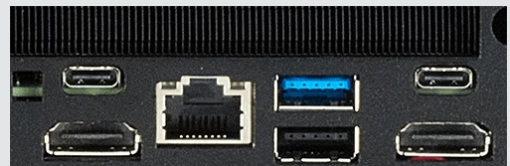

MOTHERBOARD IO PORTS

To discuss your requirements or get a bespoke solution for your rack mountable PC needs, please **contact us today**.

+49 (0)6187 290150
sales@g2digital.de