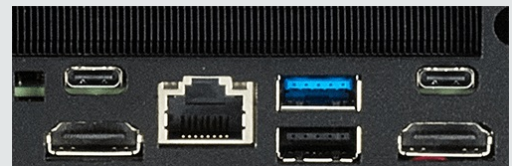

MOTHERBOARD IO PORTS

To discuss your requirements or get a bespoke solution for your rack mountable PC needs, please **contact us today**.

+49 (0)6187 290150
sales@g2digital.de