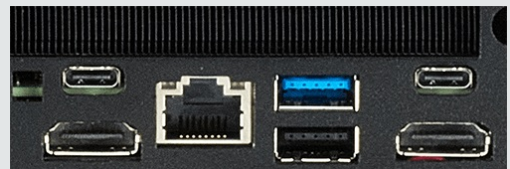

MOTHERBOARD IO PORTS

To discuss your requirements or get a bespoke solution for your rack mountable PC needs, please **contact us today**.

+49 (0)6187 290150
sales@g2digital.de