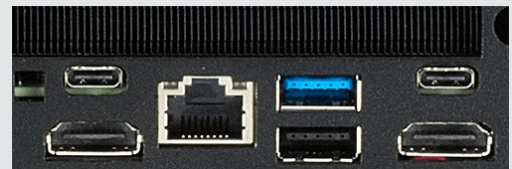

MOTHERBOARD IO PORTS

To discuss your requirements or get a bespoke solution for your rack mountable PC needs, please **contact us today**.

+49 (0)6187 290150
sales@g2digital.de